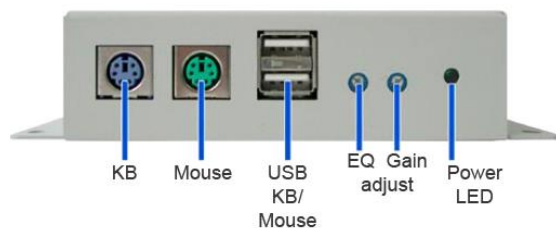

K303631UH

Single PC, Dual Access KVM Extender Kit

The K303631UH is a Single PC, Dual Access KVM Extender Kit for installation where the console needs to be in a conveniently accessible location, but the computer system to reside in a long distance placed away from dust, and harsh environmental influences.

The Kit effectively extends PC KVM (Keyboard, Video and Mouse) control to the Console Receiver and also provides for convenient dual access; in addition to the remote console access, you can also connect a monitor/ keyboard/ mouse set to provide local PC access.

Features

- ❖ Cat5e cable to connect the PC and Console - up to 150 or 300 meters (500 or 1000 ft.).
- ❖ Dual Console Operation - control PC from Remote (PS2/USB) and Local Consoles (PS2/USB).
- ❖ High resolution video - up to 1920 x 1200 @ 60 Hz
- ❖ Console Receiver monitor supports EDID
- ❖ Console Receiver has video Gain and EQ adjustments for optimum image.
- ❖ The kits which support 300M (1000 ft.) add RGB skew adjustment function.
- ❖ Pure hardware, Plug n Play design.

Front & Back View

Specification

		K303631UH-15/30		
Model No.		BE-6301UH-110 Transmitter	BE-6303-150 Receiver	BE-6303-300 Receiver
Connectors	Keyboard	1 x 6-pin Mini-DIN Female (Purple) 1 x USB Type A Female		
	Video	1 x HDD-15 Female (Blue)		
	Mouse	1 x 6-pin Mini-DIN Female (Green) 1 x USB Type A Female		
KVM Ports		1 x HDD-15 Female	N/A	
Power		1 x DC Jack		
Unit to Unit		1 x RJ45 Female		
Video Gain		N/A	1 x Mini Pot	
Video EQ		N/A	1 x Mini Pot	
LEDs		1 (Green)		
Emulation Keyboard / Mouse		PS2 & USB		
Video		1920 x 1200@ 60Hz , DDC2B		
Distance		300M (1000 ft.)	150M (500 ft.)	300M (1000 ft.)
Video RGB Skew Keyboard Adjust		N/A	Yes	
Power Consumption		DC 5.0V : 1.2A		
Environment	Operating Temp.	0~70°C		
	Storage Temp.	-20~60°C		
	Humidity	0~80% RH		
Physical Properties	Housing	Metal		
	Weight	380 g		
	Dimensions	4.5 x 3.3 x 1.9 cm		