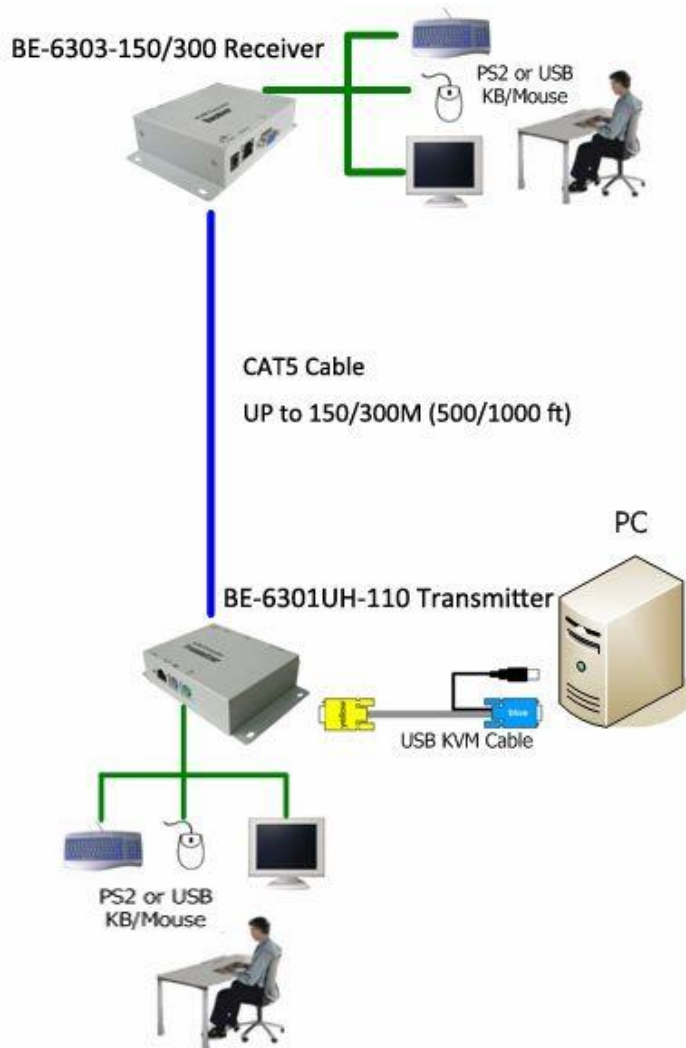

Diagram

Ordering Information

K303631UH-30	300 meters Single PC Dual Access CAT5 KVM Extender Kit, includes: 1 x BE-6301UH-110, External USB KVM Transmitter with local PS2/USB Console support, 1 x BE-6303-300, CAT5 PS2/USB KVM Console Receiver (built-in Video Gain/Equalizer and RGB skew for cable extension to 300 meters), 2 x 5V DC Power Adapters, 1 x 1.5 meter USB/VGA KVM attach cable
K303631UH-15	150 meters Single PC Dual Access CAT5 KVM Extender Kit, includes: 1 x BE-6301UH-110, External USB KVM Transmitter with local PS2/USB Console support, 1 x BE-6303-150, CAT5 PS2/USB KVM Console Receiver (built-in Video Gain/Equalizer for cable extension to 150 meters), 2 x 5V DC Power Adapters, 1 x 1.5 meter USB/VGA KVM attach cable