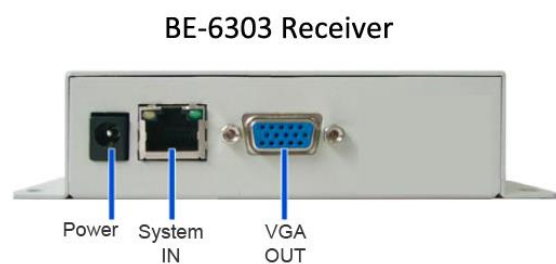

K303631UH

Single PC, Dual Access KVM Extender Kit

The K303631UH is a Single PC, Dual Access KVM Extender Kit for installation where the console needs to be in a conveniently accessible location, but the computer system to reside in a long distance placed away from dust, and harsh environmental influences.

The Kit effectively extends PC KVM (Keyboard, Video and Mouse) control to the Console Receiver and also provides for convenient dual access; in addition to the remote console access, you can also connect a monitor/ keyboard/ mouse set to provide local PC access.

Features

- ❖ Cat5e cable to connect the PC and Console - up to 150 or 300 meters (500 or 1000 ft.).
- ❖ Dual Console Operation - control PC from Remote (PS2/USB) and Local Consoles (PS2/USB).
- ❖ High resolution video - up to 1920 x 1200 @ 60 Hz
- ❖ Console Receiver monitor supports EDID
- ❖ Console Receiver has video Gain and EQ adjustments for optimum image.
- ❖ The kits which support 300M (1000 ft.) add RGB skew adjustment function.
- ❖ Pure hardware, Plug n Play design.

Front & Back View

Specification

		K303631UH-15/30		
Model No.		BE-6301UH-110 Transmitter	BE-6303-150 Receiver	BE-6303-300 Receiver
Connectors	Keyboard	1 x 6-pin Mini-DIN Female (Purple) 1 x USB Type A Female		
	Video	1 x HDD-15 Female (Blue)		
	Mouse	1 x 6-pin Mini-DIN Female (Green) 1 x USB Type A Female		
KVM Ports		1 x HDD-15 Female	N/A	
Power		1 x DC Jack		
Unit to Unit		1 x RJ45 Female		
Video Gain		N/A	1 x Mini Pot	
Video EQ		N/A	1 x Mini Pot	
LEDs		1 (Green)		
Emulation Keyboard / Mouse		PS2 & USB		
Video		1920 x 1200@ 60Hz , DDC2B		
Distance		300M (1000 ft.)	150M (500 ft.)	300M (1000 ft.)
Video RGB Skew Keyboard Adjust		N/A	Yes	
Power Consumption		DC 5.0V : 1.2A		
Environment	Operating Temp.	0~70°C		
	Storage Temp.	-20~60°C		
	Humidity	0~80% RH		
Physical Properties	Housing	Metal		
	Weight	380 g		
	Dimensions	4.5 x 3.3 x 1.9 cm		