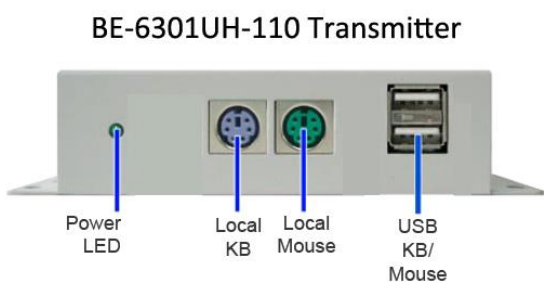

K303631UH

Single PC, Dual Access KVM Extender Kit

The K303631UH is a Single PC, Dual Access KVM Extender Kit for installation where the console needs to be in a conveniently accessible location, but the computer system to reside in a long distance placed away from dust, and harsh environmental influences.

The Kit effectively extends PC KVM (Keyboard, Video and Mouse) control to the Console Receiver and also provides for convenient dual access; in addition to the remote console access, you can also connect a monitor/ keyboard/ mouse set to provide local PC access.

Features

- ❖ Cat5e cable to connect the PC and Console - up to 150 or 300 meters (500 or 1000 ft.).
- ❖ Dual Console Operation - control PC from Remote (PS2/USB) and Local Consoles (PS2/USB).
- ❖ High resolution video - up to 1920 x 1200 @ 60 Hz
- ❖ Console Receiver monitor supports EDID
- ❖ Console Receiver has video Gain and EQ adjustments for optimum image.
- ❖ The kits which support 300M (1000 ft.) add RGB skew adjustment function.
- ❖ Pure hardware, Plug n Play design.

Front & Back View

Specification

		K303631UH-15/30		
Model No.		BE-6301UH-110 Transmitter	BE-6303-150 Receiver	BE-6303-300 Receiver
Connectors	Keyboard	1 x 6-pin Mini-DIN Female (Purple) 1 x USB Type A Female		
	Video	1 x HDD-15 Female (Blue)		
	Mouse	1 x 6-pin Mini-DIN Female (Green) 1 x USB Type A Female		
KVM Ports		1 x HDD-15 Female	N/A	
Power		1 x DC Jack		
Unit to Unit		1 x RJ45 Female		
Video Gain		N/A	1 x Mini Pot	
Video EQ		N/A	1 x Mini Pot	
LEDs		1 (Green)		
Emulation Keyboard / Mouse		PS2 & USB		
Video		1920 x 1200@ 60Hz , DDC2B		
Distance		300M (1000 ft.)	150M (500 ft.)	300M (1000 ft.)
Video RGB Skew Keyboard Adjust		N/A	Yes	
Power Consumption		DC 5.0V : 1.2A		
Environment	Operating Temp.	0~70°C		
	Storage Temp.	-20~60°C		
	Humidity	0~80% RH		
Physical Properties	Housing	Metal		
	Weight	380 g		
	Dimensions	4.5 x 3.3 x 1.9 cm		