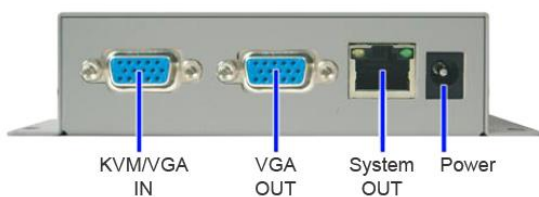

K303631UH

Single PC, Dual Access KVM Extender Kit

The K303631UH is a Single PC, Dual Access KVM Extender Kit for installation where the console needs to be in a conveniently accessible location, but the computer system to reside in a long distance placed away from dust, and harsh environmental influences.

The Kit effectively extends PC KVM (Keyboard, Video and Mouse) control to the Console Receiver and also provides for convenient dual access; in addition to the remote console access, you can also connect a monitor/ keyboard/ mouse set to provide local PC access.

Features

- ❖ Cat5e cable to connect the PC and Console - up to 150 or 300 meters (500 or 1000 ft.).
- ❖ Dual Console Operation - control PC from Remote (PS2/USB) and Local Consoles (PS2/USB).
- ❖ High resolution video - up to 1920 x 1200 @ 60 Hz
- ❖ Console Receiver monitor supports EDID
- ❖ Console Receiver has video Gain and EQ adjustments for optimum image.
- ❖ The kits which support 300M (1000 ft.) add RGB skew adjustment function.
- ❖ Pure hardware, Plug n Play design.

Front & Back View

Specification

		K303631UH-15/30		
Model No.		BE-6301UH-110 Transmitter	BE-6303-150 Receiver	BE-6303-300 Receiver
Connectors	Keyboard	1 x 6-pin Mini-DIN Female (Purple) 1 x USB Type A Female		
	Video	1 x HDD-15 Female (Blue)		
	Mouse	1 x 6-pin Mini-DIN Female (Green) 1 x USB Type A Female		
KVM Ports		1 x HDD-15 Female	N/A	
Power		1 x DC Jack		
Unit to Unit		1 x RJ45 Female		
Video Gain		N/A	1 x Mini Pot	
Video EQ		N/A	1 x Mini Pot	
LEDs		1 (Green)		
Emulation Keyboard / Mouse		PS2 & USB		
Video		1920 x 1200@ 60Hz , DDC2B		
Distance		300M (1000 ft.)	150M (500 ft.)	300M (1000 ft.)
Video RGB Skew Keyboard Adjust		N/A	Yes	
Power Consumption		DC 5.0V : 1.2A		
Environment	Operating Temp.	0~70°C		
	Storage Temp.	-20~60°C		
	Humidity	0~80% RH		
Physical Properties	Housing	Metal		
	Weight	380 g		
	Dimensions	4.5 x 3.3 x 1.9 cm		