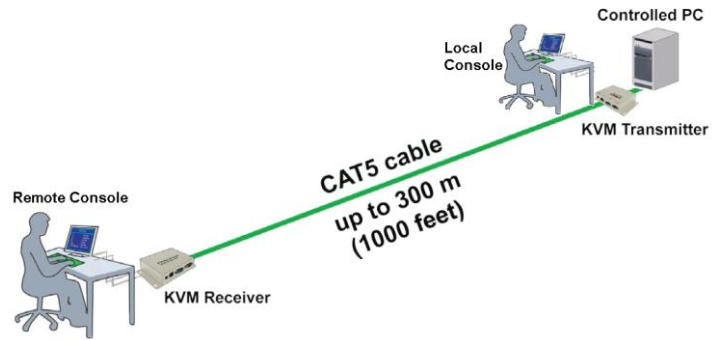

K303631UH

Single PC, Dual Access KVM Extender Kit

The K303631UH is a Single PC, Dual Access KVM Extender Kit for installation where the console needs to be in a conveniently accessible location, but the computer system to reside in a long distance placed away from dust, and harsh environmental influences.

The Kit effectively extends PC KVM (Keyboard, Video and Mouse) control to the Console Receiver and also provides for convenient dual access; in addition to the remote console access, you can also connect a monitor/ keyboard/ mouse set to provide local PC access.

Features

- ❖ Cat5e cable to connect the PC and Console - up to 150 or 300 meters (500 or 1000 ft.).
- ❖ Dual Console Operation - control PC from Remote (PS2/USB) and Local Consoles (PS2/USB).
- ❖ High resolution video - up to 1920 x 1200 @ 60 Hz
- ❖ Console Receiver monitor supports EDID
- ❖ Console Receiver has video Gain and EQ adjustments for optimum image.
- ❖ The kits which support 300M (1000 ft.) add RGB skew adjustment function.
- ❖ Pure hardware, Plug n Play design.

Front & Back View

Specification

		K303631UH-15/30		
Model No.		BE-6301UH-110 Transmitter	BE-6303-150 Receiver	BE-6303-300 Receiver
Connectors	Keyboard	1 x 6-pin Mini-DIN Female (Purple) 1 x USB Type A Female		
	Video	1 x HDD-15 Female (Blue)		
	Mouse	1 x 6-pin Mini-DIN Female (Green) 1 x USB Type A Female		
KVM Ports		1 x HDD-15 Female	N/A	
Power		1 x DC Jack		
Unit to Unit		1 x RJ45 Female		
Video Gain		N/A	1 x Mini Pot	
Video EQ		N/A	1 x Mini Pot	
LEDs		1 (Green)		
Emulation Keyboard / Mouse		PS2 & USB		
Video		1920 x 1200@ 60Hz , DDC2B		
Distance		300M (1000 ft.)	150M (500 ft.)	300M (1000 ft.)
Video RGB Skew Keyboard Adjust		N/A	Yes	
Power Consumption		DC 5.0V : 1.2A		
Environment	Operating Temp.	0~70°C		
	Storage Temp.	-20~60°C		
	Humidity	0~80% RH		
Physical Properties	Housing	Metal		
	Weight	380 g		
	Dimensions	4.5 x 3.3 x 1.9 cm		