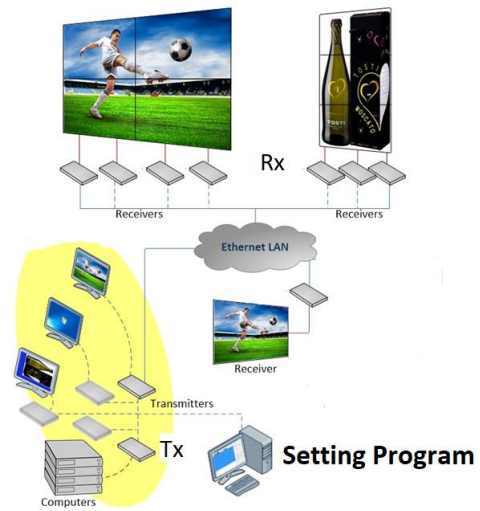

KVM over IP Setting Program

The Windows based KVM over IP Setting program provided for the devices setting and configuration.

PC Subnet setting

The program can **Discover** all devices, no need to setup PC subnet mask.

Ports Usage Note

Incoming: mDNS 5353, UDP 3334

Outgoing: mDNS 5353, UDP 3333, UDP 48689,

Telnet 24

All Devices List:

AV950 Setting 5.0 (20170607) - 192.168.1.88

Status: Ready. Total: 8

Transmitter: 4							
Name	IP	Casting Mode	VW	USB over IP	SoIP	Ver	MAC
TX100	10.0.32.100	Multicast	Y	N	Type2, 115200bps	A6.5.1	0020FE002064
TX101	10.0.32.101	Multicast	Y	N	Type2, 115200bps	A6.5.1	0020FE002065
TX102	192.168.1.102	Multicast	Y	N	Type2, 115200bps	A6.4.12A	0020FE002066
	10.0.32.103						

Receiver: 4							
Name	IP	Casting Mode	VW	USB over IP	SoIP	Ver	MAC
RX100	10.0.33.100	Multicast	Y	N	Type2, 115200bps	A6.5.1	0020FE002164
RX101	10.0.33.101	Multicast	Y	N	Type2, 115200bps	A6.5.1	0020FE002165
RX102	192.168.2.102	Multicast	Y	N	Type2, 115200bps	A5.3.12A	0020FE002166
	10.0.33.103						

Individual Device List:

TX: 10.0.32.100

Model: AV952x Factory Default

Device Name: TX100

IP Mode: Static

IP Address: 10.0.32.100

Subnet Mask: 255.0.0.0

Gateway: 192.168.0.1

Casting Mode: Multicast Multicast IP: 225.0.100.100

Conn. Method: TX IP

Ch_Select:

Video Wall: Y

USB over IP: Y

Serial over IP: Y Operation Mode: Type2 Baudrate: 115200

Version: A6.5.1

MAC: 0020FE002064 DIP: ---

Chrome Save Cancel