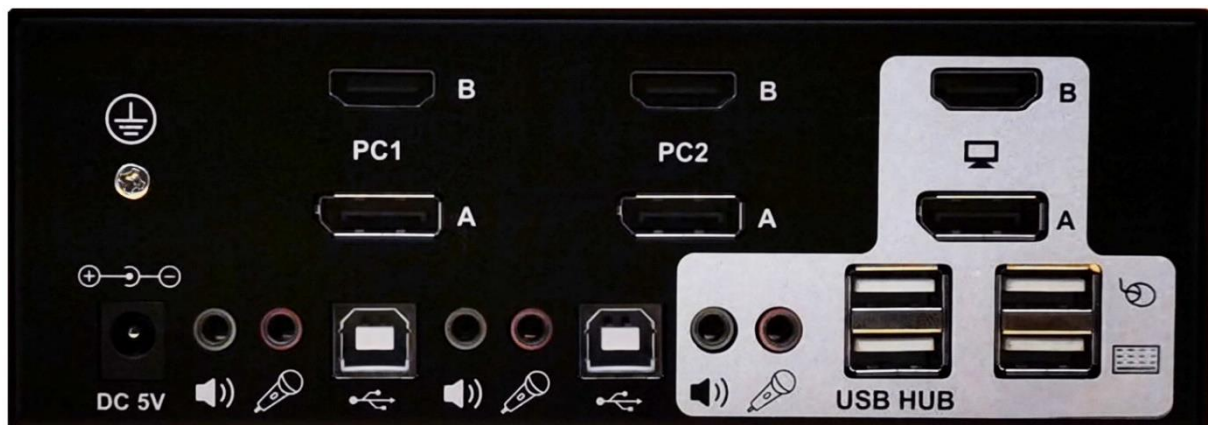

Panel Diagram

Front View

Rear View

Switching Button Extension Cable