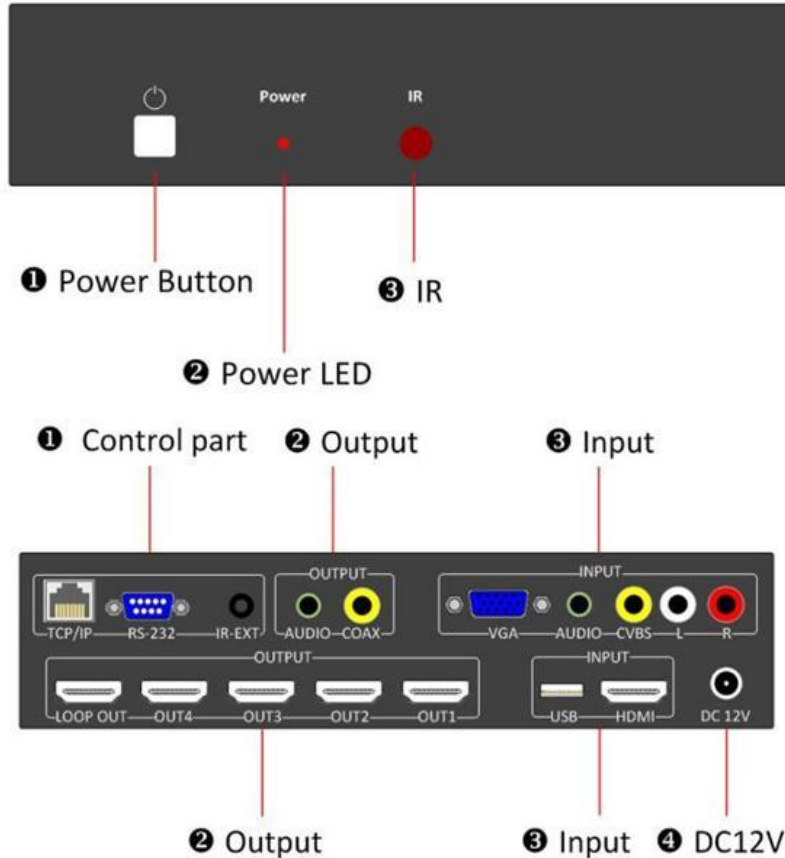

VW-815

Expandable Video-Wall Controller *with* HD, VGA, CVBS, USB input sources

The VW-815 Video Wall Controller is a perfect solution for entertainment and Digital Signage applications in retail outlets, clubs, trade shows, control centers, building lobbies, and other similar venues. It accepts multiple input video sources, such as HD, VGA, Composite Video (PAL/NTSC) as well as USB disk. One VW-815 unit provides 5 x HD output ports that can support 1x2, 1x3, 1x4 (Landscape and Portrait), 2x1, 3x1, 4x1, 2x2 video-wall configuration. Two VW-815 units can be cascaded for 9 x HD output ports to support 2x3, 3x2, 2x4, 4x2, 3x3 video-wall. Its versatile bezel compensation ability can accommodate any display bezel width. All the operation and control can be done through IR, Ethernet and RS-232.

Features

- ❖ Compliant with HD1.3a, DVI1.0;
- ❖ Support HD/VGA/CVBS input video, and USB movie, picture, music playback;
- ❖ Support 5 x HD outputs for one local full image output + 2x2 Video-Wall.
- ❖ Two units can be cascaded to 9 x HD outputs for 3x3 Video-Wall mode;
- ❖ Support adjustable Bezel Correction;
- ❖ Support IR, Ethernet and RS232 controls;
- ❖ Advanced video De-interlace for improving 480i and 576i SD video input;
- ❖ Support Input Sources:
 - CVBS:** PAL, NTSC, SECAM with stereo audio input;
 - VGA:** 640x480 ~ 1920x1080, all in 60Hz with stereo audio;
 - HD:** 1080p@50/60Hz, 1080i@50/60Hz, 720p@50/60Hz, 576i/p, 480i/p;
 - USB:** Media files play;
- ❖ Output resolution adjustable;

Front / Back View and IR Remote Control

① Press this button to power on the VW-815 or set it to standby mode.

② Press this button for rotate 90° screen, only for 1x2, 1x3, 1x4 modes.

③ Input Sources select button.

④ **AUTO** button for VGA input auto adjustment;
ZOOM button for all input sources zoom in and zoom out. The other buttons for USB input source control function.

⑤ Buttons for Audio output volume adjustment function, (include HD, Coaxial and analog audio output).