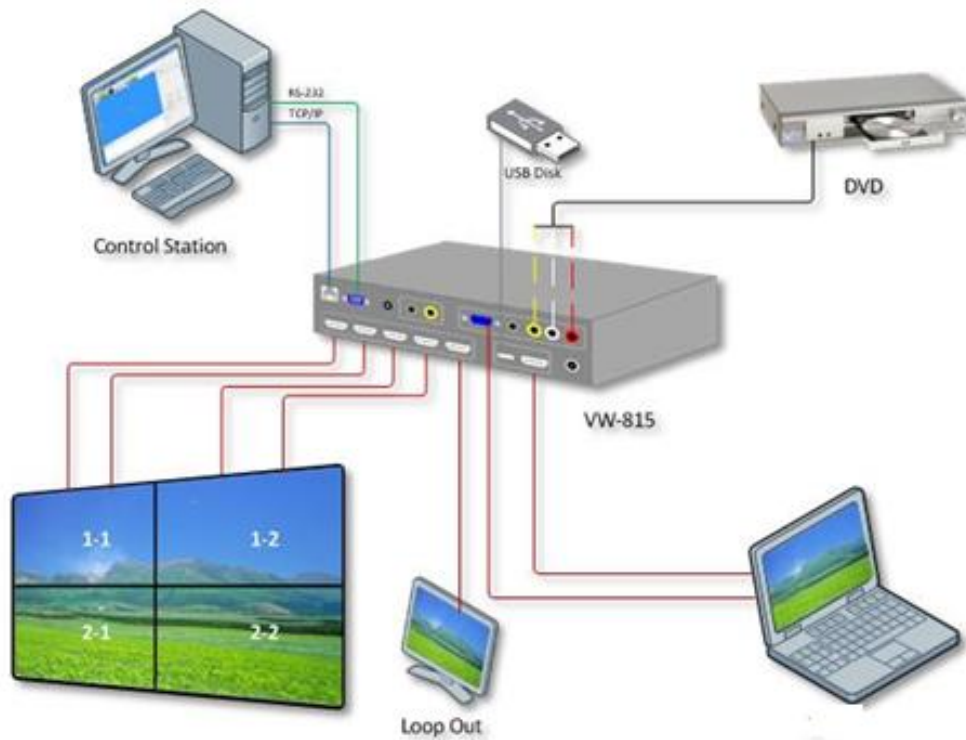

⑧ Output resolution selection.

Specification

Model		VW-815
Connectors	HD In	1 (Female)
	VGA with Audio In	1 (DB-15 Female) + 1 (3.5mm Audio Jack)
	CVBS with Audio In	1 x RCA + 1 x L/R (RCA)
	USB In	1 (for Media files play)
	HD Out	5 (Female)
	Audio Out	1 x 3.5mm Stereo + 1 x Coaxial Out (5.1 Channels)
	IR Receiver	1
	IR Ext	1
	RS-232	1
	TCP/IP	1
Video Bandwidth		225MHz[6.75Gbps]
Input Resolution		<p>CVBS: PAL, NTSC, SECAM with stereo audio input. VGA: 640x480, 800x600, 1024x768, 1280x1024, 1280x720, 1360x768, 1440x900, 1680x1050, 1920x1080, all in 60Hz with stereo audio input. HD: 1080p@50/60Hz, 1080i@50/60Hz, 720p@50/60Hz, 576i/p, 480i/p, 640x480, 800x600, 1024x768, 1280x1024, 1280x720, 1360x768, 1440x900, 1680x1050, 1920x1080, all in 60Hz. USB: MPEG, H.264, RM/RMVB movie decode, JPEG, BMP, PNG Picture, MPEG1/2, MP3</p>
Output Resolution		1024x768, 720p, 1360x768, 1080p
ESD Protection		Human Body model: ± 8 kV (air-gap discharge) ± 4 kV (contact discharge)
Power Supply		DC 12V 2.5A (US/EU/UK, CE/FCC/UL certificated)
Power Consumption		7.5W
Environment	Operating Temp.	0~40°C
	Storage Temp.	-20~60°C
	Humidity	20~90% Non-condensing
Physical Properties	Housing	Metal (Black)
	Weight	1050 g
	Dimensions	250 (L) x 118 (W) x 32 (H) mm

Connection Diagram

One VW-815, Support 1x2, 1x3, 1x4, 2x1, 3x1, 4x1, 2x2 Mode

Two VW-815 cascaded (9 x HD outputs): Support 2x3, 3x2, 2x4, 4x2, 3x3