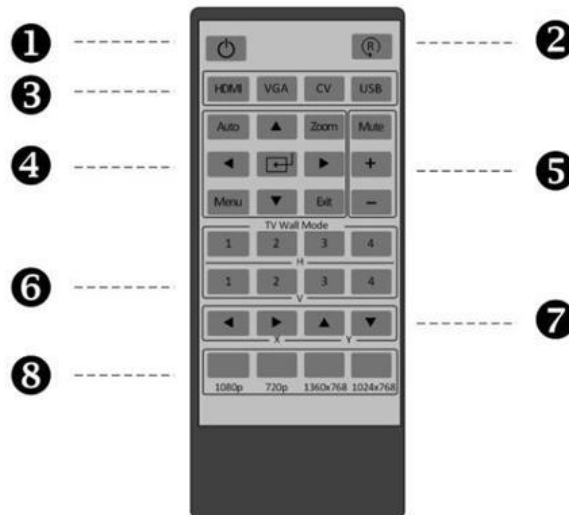

Front / Back View and IR Remote Control

① Press this button to power on the VW-815 or set it to standby mode.

② Press this button for rotate 90° screen, only for 1x2, 1x3, 1x4 modes.

③ Input Sources select button.

④ **AUTO** button for VGA input auto adjustment;
ZOOM button for all input sources zoom in and zoom out. The other buttons for USB input source control function.

⑤ Buttons for Audio output volume adjustment function, (include HD, Coaxial and analog audio output).

⑥ Video-Wall mode selection: such as 2x2 mode, press “H” towards “2”, then press “V” towards “2”.

⑦ Bezel correction: set the bezel size of the images in zoom-in model, to make the whole image looks coherently.

⑧ Output resolution selection.

Specification

Model		VW-815
Connectors	HD In	1 (Female)
	VGA with Audio In	1 (DB-15 Female) + 1 (3.5mm Audio Jack)
	CVBS with Audio In	1 x RCA + 1 x L/R (RCA)
	USB In	1 (for Media files play)
	HD Out	5 (Female)
	Audio Out	1 x 3.5mm Stereo + 1 x Coaxial Out (5.1 Channels)
	IR Receiver	1
	IR Ext	1
	RS-232	1
	TCP/IP	1
Video Bandwidth		225MHz[6.75Gbps]
Input Resolution		<p>CVBS: PAL, NTSC, SECAM with stereo audio input. VGA: 640x480, 800x600, 1024x768, 1280x1024, 1280x720, 1360x768, 1440x900, 1680x1050, 1920x1080, all in 60Hz with stereo audio input. HD: 1080p@50/60Hz, 1080i@50/60Hz, 720p@50/60Hz, 576i/p, 480i/p, 640x480, 800x600, 1024x768, 1280x1024, 1280x720, 1360x768, 1440x900, 1680x1050, 1920x1080, all in 60Hz. USB: MPEG, H.264, RM/RMVB movie decode, JPEG, BMP, PNG Picture, MPEG1/2, MP3</p>
Output Resolution		1024x768, 720p, 1360x768, 1080p
ESD Protection		Human Body model: ± 8 kV (air-gap discharge) ± 4 kV (contact discharge)
Power Supply		DC 12V 2.5A (US/EU/UK, CE/FCC/UL certificated)
Power Consumption		7.5W
Environment	Operating Temp.	0~40°C
	Storage Temp.	-20~60°C
	Humidity	20~90% Non-condensing
Physical Properties	Housing	Metal (Black)
	Weight	1050 g
	Dimensions	250 (L) x 118 (W) x 32 (H) mm